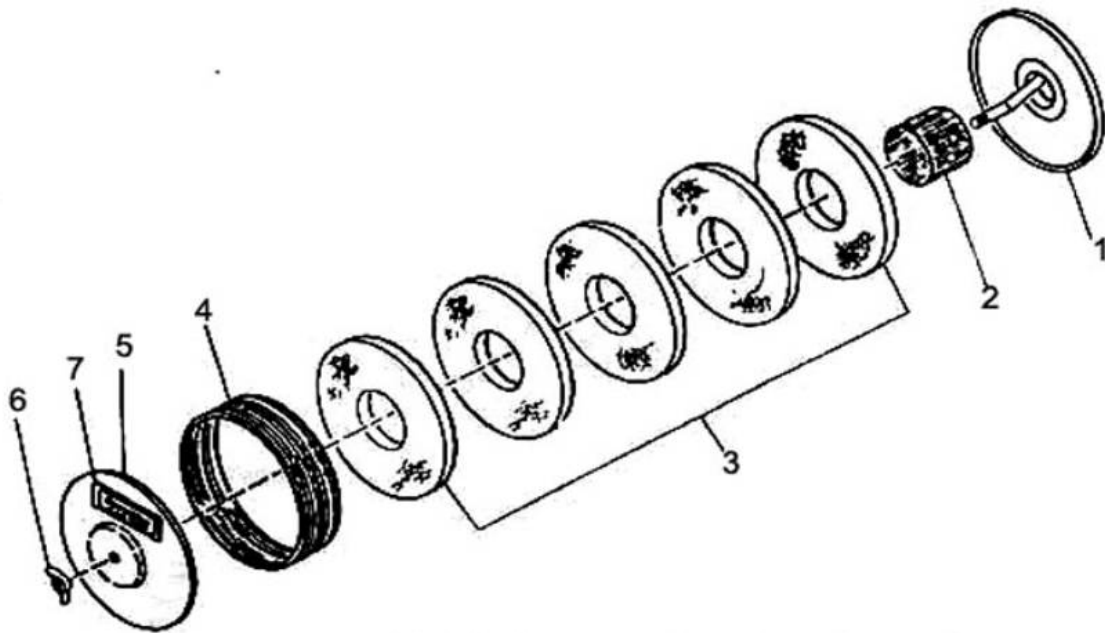

## 2. Inlet Filter Assembly - Model 71T2

All manufacturer's names, numbers, photos, product description and/or part numbers are used for reference purposes only & it is not implied that any part listed is the product of these manufacturers. Since Approvement are made from time to time, the illustration and specifications are subject to change without notice.

## 2. Inlet Filter Assembly - Model 71T2

REF. NO.	PART NUMBER	DESCRIPTION	CCN NUMBER	UNITS PER ASSY	REC SPARES		
					1	2	3
2-0	W75298T110	Filter complete inlet	30221212	1			
2-1	W34043	* Head bottom	30827786	1			
2-2	W34040	* Screen inner	30284913	1			
2-3	W21479	* Element inlet filter	30296552	5	5		10
2-4	W21476	* Screen outer	30217509	1			
2-5	W34037	* Head Top	30286280	1			
2-6	81A4C9	* Nut wing	95217410	1			
2-7	W75251	* Decal inlet filter	30286652	1			